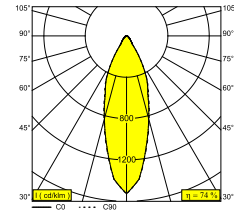

[View on website](#)

General info

LOCATION	indoor-outdoor
INSTALLATION	Ceiling Recessed
CUTOUT SHAPE/SIZE (MM)	round - 76
RECESSED DEPTH (MM)	90
THICKNESS OF MOUNTING SURFACE (MM)	min.5
INGRESS PROTECTION	IP65
WEIGHT (KG)	0.2
ADJUSTABILITY	non adjustable
INFORMATION	REFLECTOR FL-33° EXCL.LED POWER SUPPLY 350-500mA-DC

Electrical info

CLASS	III
DIM TYPE	depending on power supply
ENERGY CLASS	D
CERTIFICATES	CB, EAC, ENEC, EPD

Lightsource info

LIGHTSOURCE NAME	LED
LIGHTSOURCE	LED array 5,8-8,6W / CRI>90 (R9: 52) / 3000K / 787-1089lm
TM-30 VALUES	rf: 90 / Rg: 99
SDCM	SDCM1
RISKGROUP	RG1
LM80	L90B10 > 50000
BEAMANGLE	33°
LED TECHNICS (LIGHT SOURCE)	1089lm // 8,6W // 127lm/W
LED TECHNICS (LUMINAIRE)	803lm // 9,9W // 81lm/W

Requirements

LED POWER SUPPLY 350 / 500mA-DC DIM

For detailed installation instructions, please consult the manual : [19434_XXXX_HAND.pdf](#)