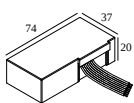

1

Dimtype: WDL = wireless dimmable

Cutout dimension (mm): 45

**300 48 500 ED1** LED POWER CONVERTER 48V-DC to 500 mA-DC / 22W DIM1

1

Dimtype: 1-10V

Cutout dimension (mm): 30

**300 48 500 ED5** LED POWER CONVERTER 48V-DC to 500 mA-DC / 22W DIM5

1

Dimtype: DALI

Cutout dimension (mm): 45

**300 48 500 MDL** LED POWER CONVERTER 48V-DC to 500 mA-DC / 22W MDL

1

Dimtype: non-dimmable

Cutout dimension (mm): 30

**300 48 500 WDL** LED POWER CONVERTER 48V-DC to 500 mA-DC / 22W WDL

1

Dimtype: WDL = wireless dimmable

Cutout dimension (mm): 45