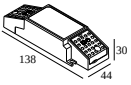

21012 0278 LED POWER SUPPLY MULTI POWER 500-700 / 20W DIM8

1 ☐

Dimtype: mains (phase cut-off)

Cutout dimension (mm): 55