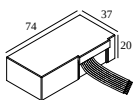

1

Dimtype: WDL = wireless dimmable

Cutout dimension (mm): 45

**300 48 500 ED1** LED POWER CONVERTER 48V-DC to 500 mA-DC / 22W DIM1

1

Dimtype: 1-10V

Cutout dimension (mm): 30

**300 48 500 ED5** LED POWER CONVERTER 48V-DC to 500 mA-DC / 22W DIM5