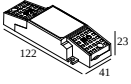

## DEEP RINGO X 93033

19434 9320 B

**21012 005W** LED POWER SUPPLY MULTI-POWER COMPACT WDL

3 | 3

**Dimtype: WDL = wireless dimmable**

**Cutout dimension (mm): 54**

**21012 0258** LED POWER SUPPLY MULTI POWER 200-350 / 10W DIM8