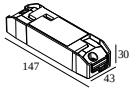

DELTALIGHT

DEEP RINGO X 93033

19434 9320 B

21012 005W LED POWER SUPPLY MULTI-POWER COMPACT WDL

3 | 3 ☐

Dimtype: WDL = wireless dimmable

Cutout dimension (mm): 54