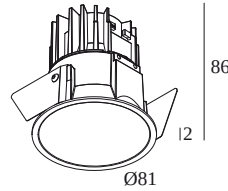

DEEP RINGO X 93033

19434 9320 B

AVAILABLE IN

BLACK 19434 9320 B

FLEMISH BRONZE OUTDOOR 19434 9320 FBRX

ANTHRACITE 19434 9320 N

WHITE 19434 9320 W

[View on website](#)

General info

LOCATION	indoor-outdoor
INSTALLATION	Ceiling Recessed
CUTOUT SHAPE/SIZE (MM)	round - 76
RECESSED DEPTH (MM)	90
THICKNESS OF MOUNTING SURFACE (MM)	min.5
INGRESS PROTECTION	IP65
WEIGHT (KG)	0.2
ADJUSTABILITY	non adjustable
INFORMATION	REFLECTOR FL-33° EXCL.LED POWER SUPPLY 350-500mA-DC

Electrical info

CLASS	III
DIM TYPE	depending on power supply
ENERGY CLASS	D
CERTIFICATES	CB, EAC, ENEC, EPD

Lightsource info

LIGHTSOURCE NAME	LED
LIGHTSOURCE	LED array 5,8-8,6W / CRI>90 (R9: 52) / 3000K / 787-1089lm
TM-30 VALUES	rf: 90 / Rg: 99
SDCM	SDCM1
RISKGROUP	RG1
LM80	L90B10 > 50000
BEAMANGLE	33°
LED TECHNICS (LIGHT SOURCE)	1089lm // 8,6W // 127lm/W
LED TECHNICS (LUMINAIRE)	803lm // 9,9W // 81lm/W

Requirements

LED POWER SUPPLY 350 / 500mA-DC DIM

For detailed installation instructions, please consult the manual : [19434_XXXX_HAND.pdf](#)