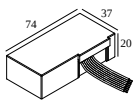

1

Dimtype: DALI

Cutout dimension (mm): 45

**300 48 350 MDL** LED POWER CONVERTER 48V-DC to 350 mA-DC / 15W MDL

1

Dimtype: non-dimmable

Cutout dimension (mm): 30

**300 48 350 WDL** LED POWER CONVERTER 48V-DC to 350 mA-DC / 15W WDL

1

Dimtype: WDL = wireless dimmable

Cutout dimension (mm): 45

**300 48 500 ED1** LED POWER CONVERTER 48V-DC to 500 mA-DC / 22W DIM1

1

Dimtype: 1-10V

Cutout dimension (mm): 30

**300 48 500 ED5** LED POWER CONVERTER 48V-DC to 500 mA-DC / 22W DIM5