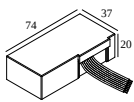

Min current | Max current

**300 48 350 ED1** LED POWER CONVERTER 48V-DC to 350 mA-DC / 15W DIM1

1

Dimtype: 1-10V

Cutout dimension (mm): 30

**300 48 350 ED5** LED POWER CONVERTER 48V-DC to 350 mA-DC / 15W DIM5

1

Dimtype: DALI

Cutout dimension (mm): 45

**300 48 350 MDL** LED POWER CONVERTER 48V-DC to 350 mA-DC / 15W MDL

1

Dimtype: non-dimmable

Cutout dimension (mm): 30

**300 48 350 WDL** LED POWER CONVERTER 48V-DC to 350 mA-DC / 15W WDL