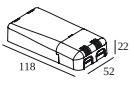

300 90 125 LED POWER SUPPLY MULTI-POWER MINI DIM5

2(2) | 2(1) ☐

Dimtype: DALI

Cutout dimension (mm): 55